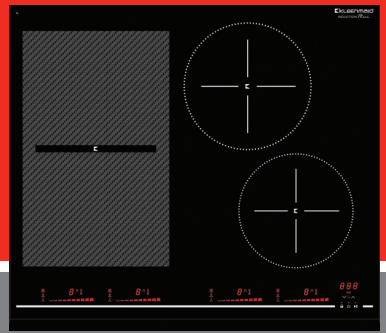

Induction Cooktop 60cm

Model: ICT6021

- 60cm induction cooktop with quartz grey graphics
- Bevelled shaped edges 22mm x 5mm
- Four elements – all with boost plus
- High power booster – 5.5kW
- Biometric Visual Indicator slider touch controls with 9 heating levels
- Active Zone Indicator
- Four timers and egg timer
- Automatic cooking functions defrosting 42°C, keep warm 70°C, simmering 94°C
- Bridge function on the left hand elements – allows simultaneous operation with a single control
- Pause Resume function
- Child safety lock
- Auto-Stop in case of accidental start, long absence, overflow, over temperature
- Power adapts automatically to the pot size
- Residual heat indicators
- Easy Access Servicing due to service access from below
- 5 cooking zones

Child Safety Lock

Biometric Visual Indicator

Active Zone Indicator

5 Zone Induction

Auto Bridging

Glass Surface Mounted

Glass Flush Mounted