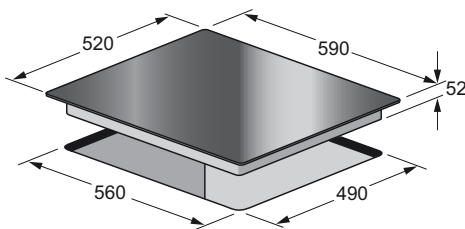

Induction Cooktop 60cm

Model: ICT6021

- 60cm induction cooktop with quartz grey graphics
- Bevelled shaped edges 22mm x 5mm
- Four elements – all with boost plus
- High power booster – 5.5kW
- Biometric Visual Indicator slider touch controls with 9 heating levels
- Active Zone Indicator
- Four timers and egg timer
- Automatic cooking functions defrosting 42°C, keep warm 70°C, simmering 94°C
- Bridge function on the left hand elements – allows simultaneous operation with a single control
- Pause Resume function
- Child safety lock
- Auto-Stop in case of accidental start, long absence, overflow, over temperature
- Power adapts automatically to the pot size
- Residual heat indicators
- Easy Access Servicing due to service access from below
- 5 cooking zones