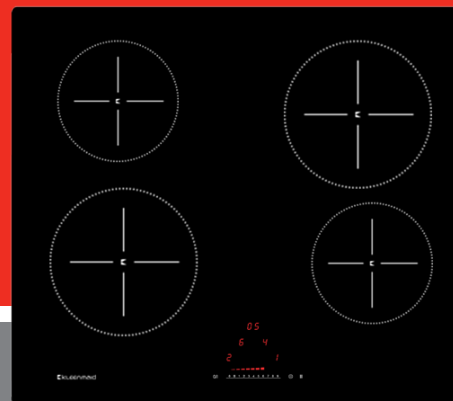

Induction Cooktop 60cm

Model: KCICT6010

- 60cm Induction cooktop with quartz grey graphics
- Square 'C' shaped edges
- 4 cooking zones
- Touch controls with 9 power levels and boost
- Four timers
- Child safety lock
- Residual heat indicators
- Auto-Stop in case of accidental start, long absence, overflow, over temperature
- Easy Access Servicing
- Arsenic Free Glass

Easy Access Servicing

Arsenic Free Glass

Boost

Residual Heat Indicator

Child Safety Lock

5 Zone Induction

Spill Protection

Glass Surface Mounted

Glass Flush Mounted