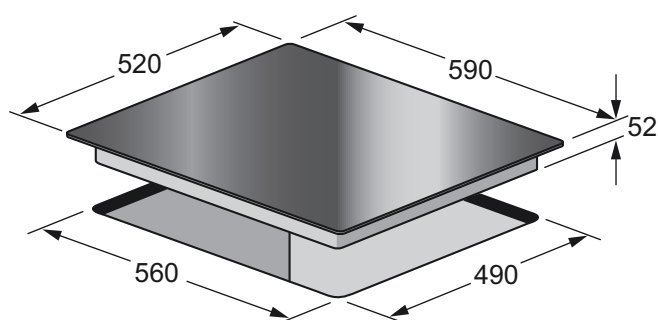

Induction Cooktop 60cm

Model: KCICT6010

- 60cm Induction cooktop with quartz grey graphics
- Square 'C' shaped edges
- 4 cooking zones
- Touch controls with 9 power levels and boost
- Four timers
- Child safety lock
- Residual heat indicators
- Auto-Stop in case of accidental start, long absence, overflow, over temperature
- Easy Access Servicing
- Arsenic Free Glass

Easy Access Servicing

Arsenic Free Glass

Boost

Residual Heat Indicator

Child Safety Lock

5 Zone Induction

Spill Protection

Glass Surface Mounted