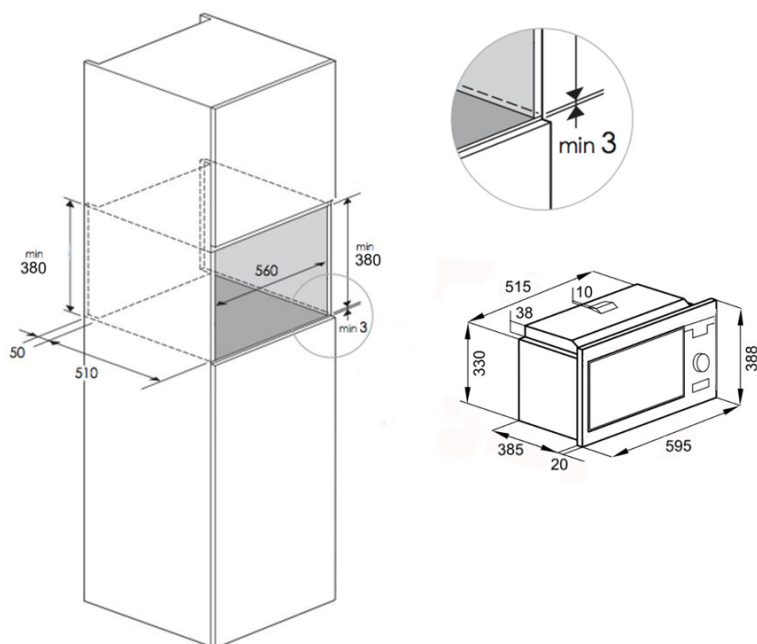

Model: MWG4512

- ESCT Electronic Sensor Touch Controls
- Electronic opening door
- Stainless steel finish 25 litre capacity
- Easy to clean **quartz** grill
- 8 pre-set cooking programmes
- Automatic multi-stage cooking
- 5 microwave power settings max of 900W
- 1,000W grill power
- Microwave Quick-Start function
- 2 defrost functions, time/weight
- 2 microwave/grill combi functions
- Child safety lock on controls

NOTE: AS THIS MICROWAVE IS A BUILT IN MODEL
NO TRIM KIT IS REQUIRED