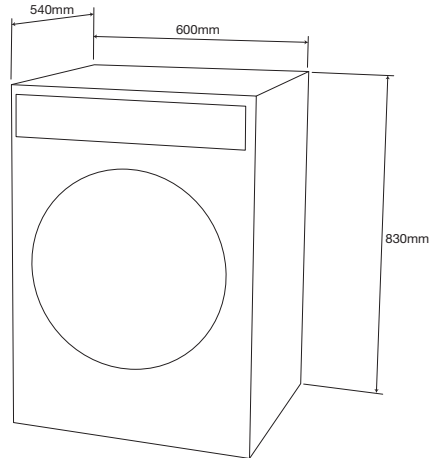

Sensor Controlled Vented Dryer 7kg

Model: KCDV60

- Wall mountable. Includes premium wall mounting kit
- Additional control panel decal for upside down mounting
- 7kg capacity
- Front air venting only
- Door open angle 180°
- Inner door diameter 410mm
- Drum volume 97 litre
- Electronically controlled drying
- Touch control with LED display indicators in red
- Cabinet colour white
- 4 programmes including, Cotton standard and extra, synthetic standard and extra
- Start and Pause
- Anti-Crease programme
- Child lock
- Energy rated 2 star
- Noise level 69 dbA