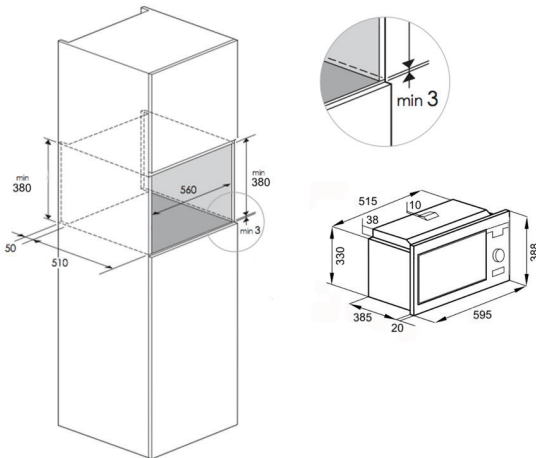

- Traditional grill
- 8 pre-set cooking programmes
- Automatic multi-stage cooking
- 5 microwave power settings with maximum of 900W
- 1,100W grill power
- Microwave Quick-Start function
- 2 defrost functions, time/weight
- 2 microwave/grill combi functions
- Child safety lock on controls

NOTE: AS THIS MICROWAVE IS A BUILT IN MODEL
NO TRIM KIT IS REQUIRED