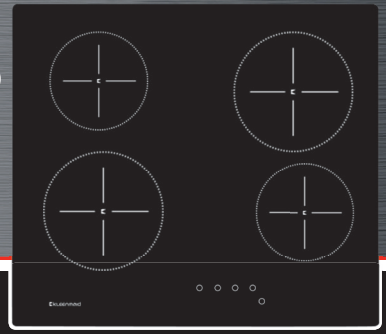

Ceramic Cooktop Touch Control 60cm

Model: KCCCT6020

- 60cm ceramic glass with Stainless Steel graphics
- Square 'C' shaped edges
- Four German Hi Light elements with rapid boost start up
- Touch control with direct access to nine heating levels
- Child safety lock
- Auto-Stop in case of accidental start, long absence, overflow, over temperature
- Residual heat indicators
- Easy Access Servicing due to service access from below

Easy Access Servicing

Arsenic Free Glass

Residual Heat Indicator

Spill Protection

Cooking Elements

Child Safety Lock

Glass Surface Mounted

Glass Flush Mounted