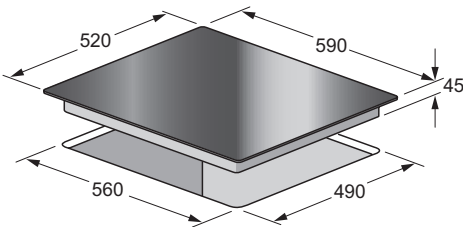

Ceramic Cooktop Touch Control 60cm

Model: KCCCT6020

- 60cm ceramic glass with Stainless Steel graphics
- Square 'C' shaped edges
- Four German Hi Light elements with rapid boost start up
- Touch control with direct access to nine heating levels
- Child safety lock
- Auto-Stop in case of accidental start, long absence, overflow, over temperature
- Residual heat indicators
- Easy Access Servicing due to service access from below