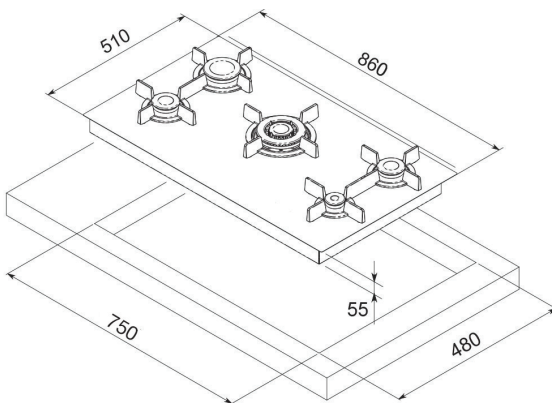

Gas Cooktop 90cm

Model: GCTEK9020

- Gas on Black Krystal glass construction
- 90cm flush mount, built in gas cooktop
- ESTC Electronic Sensor Touch Controls
- 5 timers with auto stop and audible signal
- Auto re-ignition
- 9 level electronic gas control
- Low temperature function
- USH commercial grade, cast iron, pan supports
- 5 burners including a 3.8kW double ring wok burner
- Flame safe protection
- Child Safety lock
- Residual heat indicators
- Easy access servicing
- Arsenic free glass

GasProtect

Easy Access
Servicing

Electronic Sensor
Touch Controls

Arsenic Free
Glass

Natural Gas
and LPG

Flush top

Semi flush top

QUALITY ASSURED

J10956_01